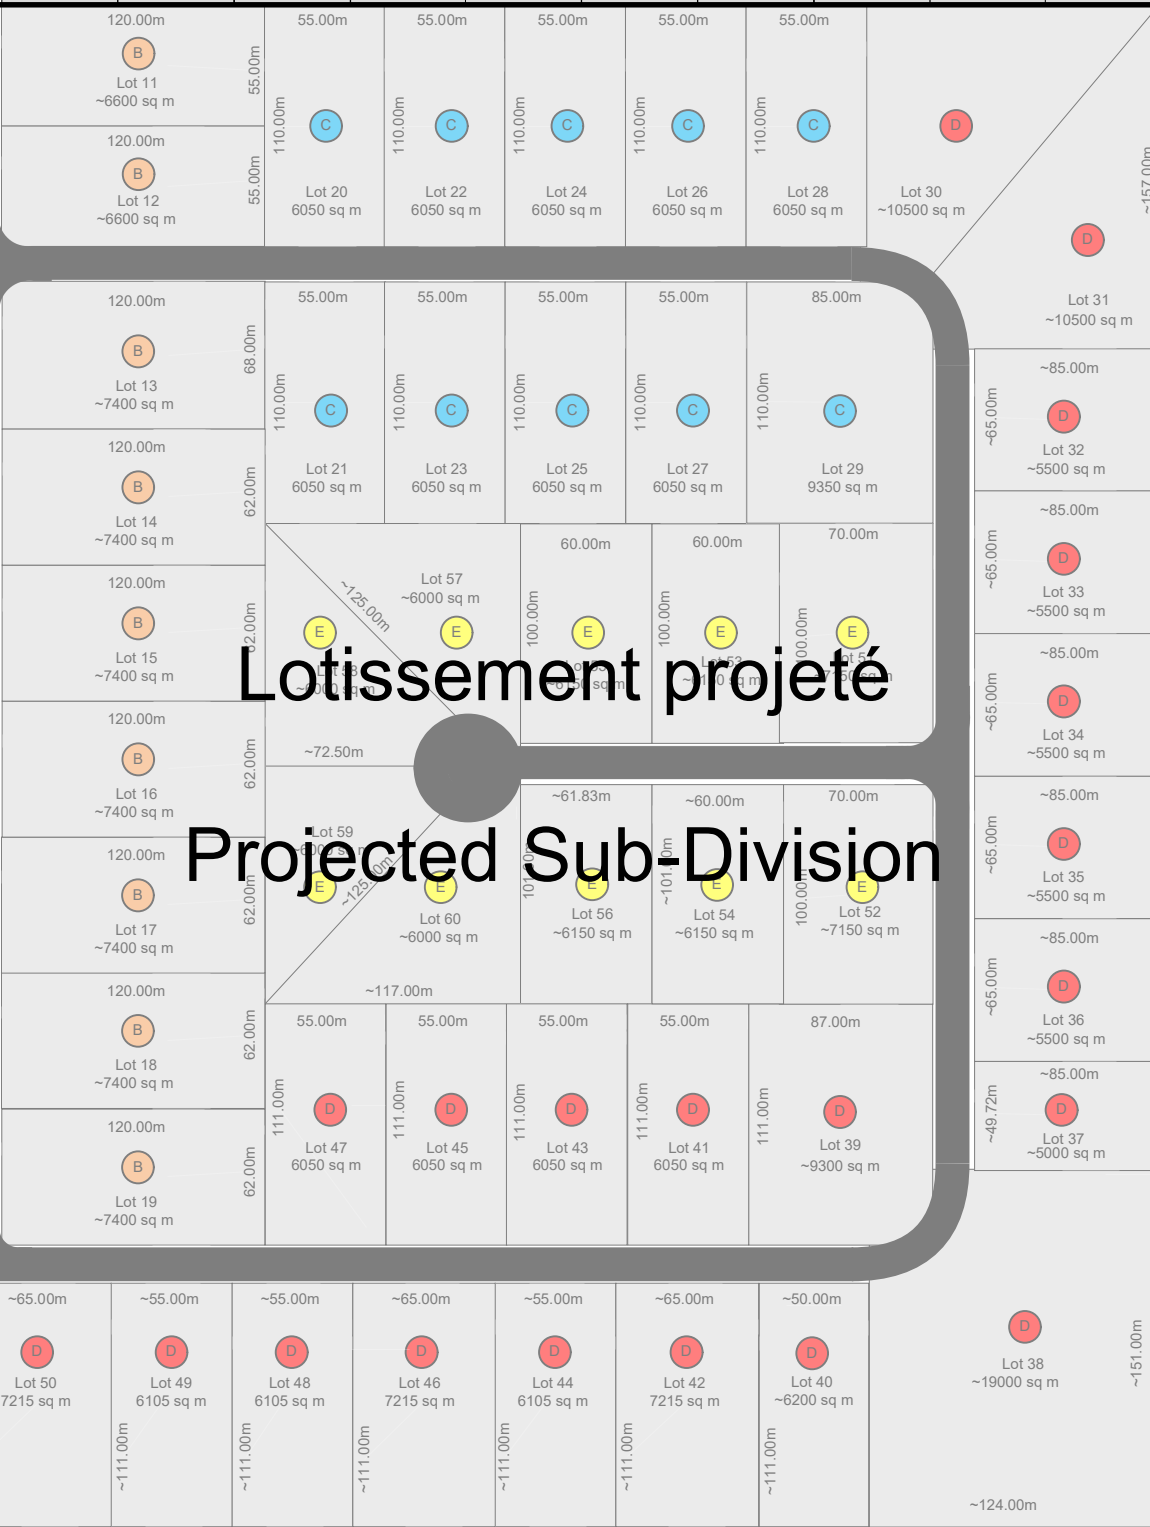

~52.80m A Lot 1 ~ 2 Acres	~52.80m A Lot 2 ~ 2 Acres	~52.80m A Lot 3 ~ 2 Acres	~52.80m A Lot 4 ~ 2 Acres	~52.80m A Lot 5 ~ 2 Acres	~52.80m A Lot 6 ~ 2 Acres	~52.80m A Lot 7 ~ 2 Acres	~52.80m A Lot 8 ~ 2 Acres	~52.80m A Lot 9 ~ 2 Acres	~52.80m A Lot 10 ~ 2 Acres
Maintenant disponible – lots phase A Phase A Lots - Now Available									

**Domaine
des
fougères**
~
**Fern
Acre
Estates**

Légende

- Route municipale
Municipal Road
- Chemin projeté
Projected Road
- Phase de développement
Development Phase

Contact
domaine.fougere.fern.acres@gmail.com
 Tel/Text: 873.353.4321